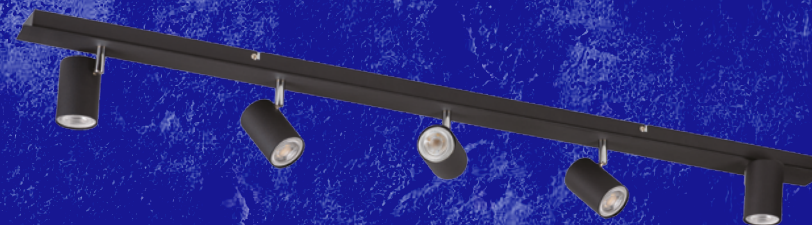

Kanlux

**A FAMILY
OF WALL-CEILING
LUMINARIES**

**Kanlux
EVALO**

Kanlux

Kanlux **EVALO**
- a series of spots
where you can
**choose from
1 to 5 points of light.**

Available in 2 colors:
black or white
with a matte finish.

In both cases, the joint
for setting the lampshade
is finished in silver.

Kanlux

Kanlux **EVALO**
Colour matt white.

EVALO EL-11 W-SR **35690**

EVALO EL-21 W-SR **35692**

EVALO EL-31 W-SR **35694**

EVALO EL-40 W-SR **35696**

EVALO EL-41 W-SR **35698**

EVALO EL-51 W-SR **35688**

Kanlux

Kanlux **EVALO**
Colour matt black.

EVALO EL-11 B-SR **35691**

EVALO EL-21 B-SR **35693**

EVALO EL-31 B-SR **35695**

EVALO EL-40 B-SR **35697**

EVALO EL-41 B-SR **35699**

EVALO EL-51 B-SR **35689**

Kanlux

Kanlux **EVALO**

Shade adjustment:

horizontally by 320°
and vertically by 90°.

The set includes a suction cup for convenient installation of the light source.