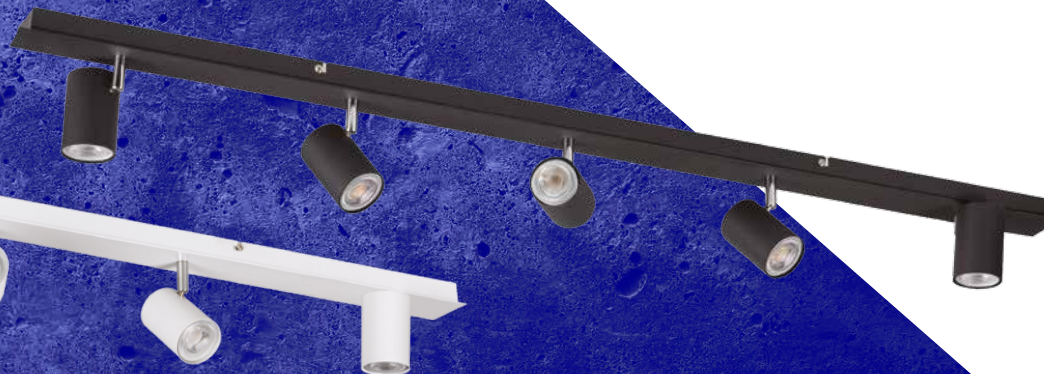

Kanlux

**A FAMILY
OF WALL-CEILING
LUMINARIES**

**Kanlux
EVALO**

Kanlux

Kanlux **EVALO**
- a series of spots
where you can
**choose from
1 to 5 points of light.**

Available in 2 colors:
black or white
with a matte finish.

In both cases, the joint
for setting the lampshade
is finished in silver.

Kanlux

Kanlux **EVALO**
Colour matt white.

EVALO EL-11 W-SR **35690**

EVALO EL-21 W-SR **35692**

EVALO EL-31 W-SR **35694**

EVALO EL-40 W-SR **35696**

EVALO EL-41 B-SR **35699**

EVALO EL-51 B-SR **35689**

Kanlux

Kanlux **EVALO**

Shade adjustment:

horizontally by 320°
and vertically by 90°.

The set includes a suction cup for convenient installation of the light source.

EVALO EL-40 W-SR

EVALO EL-40 B-SR

EVALO EL-40

EVALO EL-41 W-SR

EVALO EL-41 B-SR

EVALO EL-41

EVALO EL-51 W-SR

EVALO EL-51 B-SR