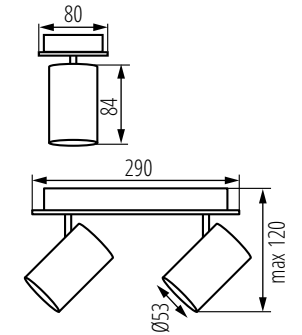

EVALO EL-21