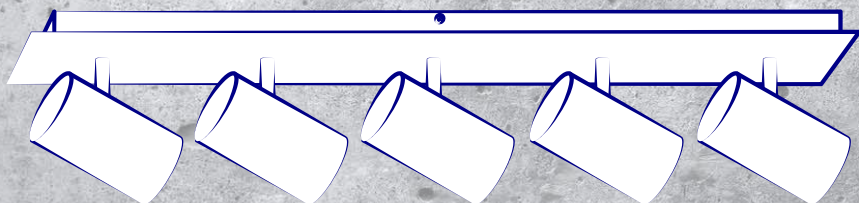

Kanlux

**A FAMILY
OF WALL-CEILING
LUMINARIES**

**Kanlux
EVALO**

Kanlux

Kanlux **EVALO**
- a series of spots
where you can
**choose from
1 to 5 points of light.**

Available in 2 colors:
black or white
with a matte finish.

In both cases, the joint
for setting the lampshade
is finished in silver.

Kanlux

Kanlux **EVALO**
Colour matt white.

EVALO EL-11 W-SR **35690**

EVALO EL-21 W-SR **35692**

EVALO EL-31 W-SR **35694**

EVALO EL-40 W-SR **35696**

EVALO EL-41 B-SR **35699**

EVALO EL-51 B-SR **35689**

Kanlux

Kanlux **EVALO**

Shade adjustment:

horizontally by 320°
and vertically by 90°.

The set includes a suction cup for convenient installation of the light source.