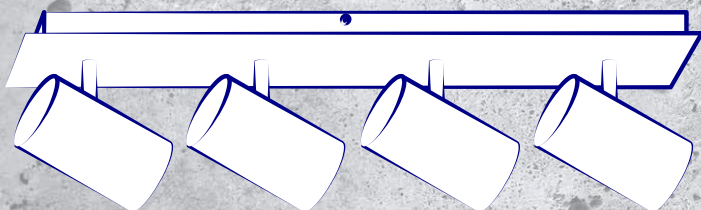

Kanlux

**A FAMILY
OF WALL-CEILING
LUMINARIES**

**Kanlux
EVALO**

Kanlux

Kanlux **EVALO**
- a series of spots
where you can
**choose from
1 to 5 points of light.**

Available in 2 colors:
black or white
with a matte finish.

In both cases, the joint
for setting the lampshade
is finished in silver.

Kanlux

Kanlux **EVALO**
Colour matt white.

EVALO EL-11 W-SR **35690**

EVALO EL-21 W-SR **35692**

EVALO EL-31 W-SR **35694**

EVALO EL-40 W-SR **35696**

EVALO EL-41 B-SR **35699**

EVALO EL-51 B-SR **35689**

Kanlux

Kanlux **EVALO**

Shade adjustment:

horizontally by 320°
and vertically by 90°.

The set includes a suction cup for convenient installation of the light source.