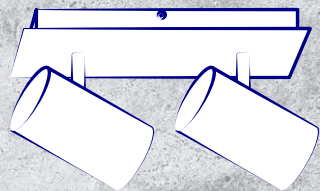

Kanlux

**A FAMILY
OF WALL-CEILING
LUMINARIES**

**Kanlux
EVALO**

Kanlux

Kanlux **EVALO**
- a series of spots
where you can
**choose from
1 to 5 points of light.**

Available in 2 colors:
black or white
with a matte finish.

In both cases, the joint
for setting the lampshade
is finished in silver.

Kanlux

Kanlux **EVALO**
Colour matt white.

EVALO EL-11 W-SR **35690**

EVALO EL-21 W-SR **35692**

EVALO EL-31 W-SR **35694**

EVALO EL-40 W-SR **35696**

EVALO EL-41 B-SR **35699**

EVALO EL-51 B-SR **35689**

Kanlux

Kanlux **EVALO**

Shade adjustment:

horizontally by 320°
and vertically by 90°.

The set includes a suction cup for convenient installation of the light source.