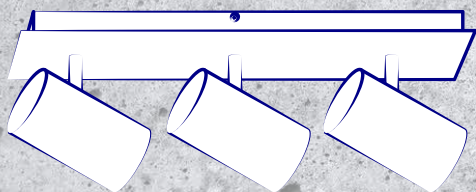

Kanlux

**A FAMILY
OF WALL-CEILING
LUMINARIES**

**Kanlux
EVALO**

Kanlux

Kanlux **EVALO**
- a series of spots
where you can
**choose from
1 to 5 points of light.**

Available in 2 colors:
black or white
with a matte finish.

In both cases, the joint
for setting the lampshade
is finished in silver.

Kanlux

Kanlux **EVALO**
Colour matt white.

EVALO EL-11 W-SR **35690**

EVALO EL-21 W-SR **35692**

EVALO EL-31 W-SR **35694**

EVALO EL-40 W-SR **35696**

EVALO EL-41 B-SR **35699**

EVALO EL-51 B-SR **35689**

Kanlux

Kanlux **EVALO**

Shade adjustment:

horizontally by 320°
and vertically by 90°.

The set includes a suction cup for convenient installation of the light source.