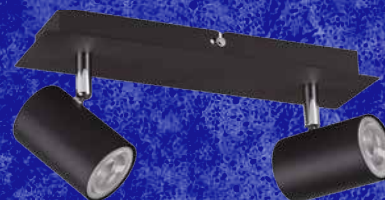

Kanlux

**A FAMILY
OF WALL-CEILING
LUMINARIES**

**Kanlux
EVALO**

Kanlux

Kanlux **EVALO**
- a series of spots
where you can
**choose from
1 to 5 points of light.**

Available in 2 colors:
black or white
with a matte finish.

In both cases, the joint
for setting the lampshade
is finished in silver.

Kanlux

Kanlux **EVALO**
Colour matt white.

EVALO EL-11 W-SR **35690**

EVALO EL-21 W-SR **35692**

EVALO EL-31 W-SR **35694**

EVALO EL-40 W-SR **35696**

EVALO EL-41 W-SR **35698**

EVALO EL-51 W-SR **35688**

Kanlux

Kanlux **EVALO**
Colour matt black.

EVALO EL-11 B-SR **35691**

EVALO EL-21 B-SR **35693**

EVALO EL-31 B-SR **35695**

EVALO EL-40 B-SR **35697**

EVALO EL-41 B-SR **35699**

EVALO EL-51 B-SR **35689**

Kanlux

Kanlux **EVALO**

Shade adjustment:

horizontally by 320°
and vertically by 90°.

The set includes a suction cup for convenient installation of the light source.