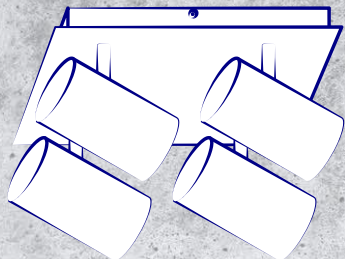

Kanlux

**A FAMILY
OF WALL-CEILING
LUMINARIES**

**Kanlux
EVALO**

Kanlux

Kanlux **EVALO**
- a series of spots
where you can
**choose from
1 to 5 points of light.**

Available in 2 colors:
black or white
with a matte finish.

In both cases, the joint
for setting the lampshade
is finished in silver.

Kanlux

Kanlux **EVALO**
Colour matt white.

EVALO EL-11 W-SR **35690**

EVALO EL-21 W-SR **35692**

EVALO EL-31 W-SR **35694**

EVALO EL-40 W-SR **35696**

EVALO EL-41 B-SR **35699**

EVALO EL-51 B-SR **35689**

Kanlux

Kanlux **EVALO**

Shade adjustment:

horizontally by 320°
and vertically by 90°.

The set includes a suction cup for convenient installation of the light source.