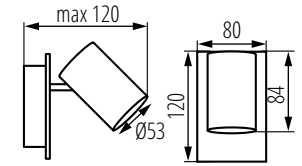

EVALO EL-11 W-SR

EVALO EL-11 B-SR

EVALO EL-11